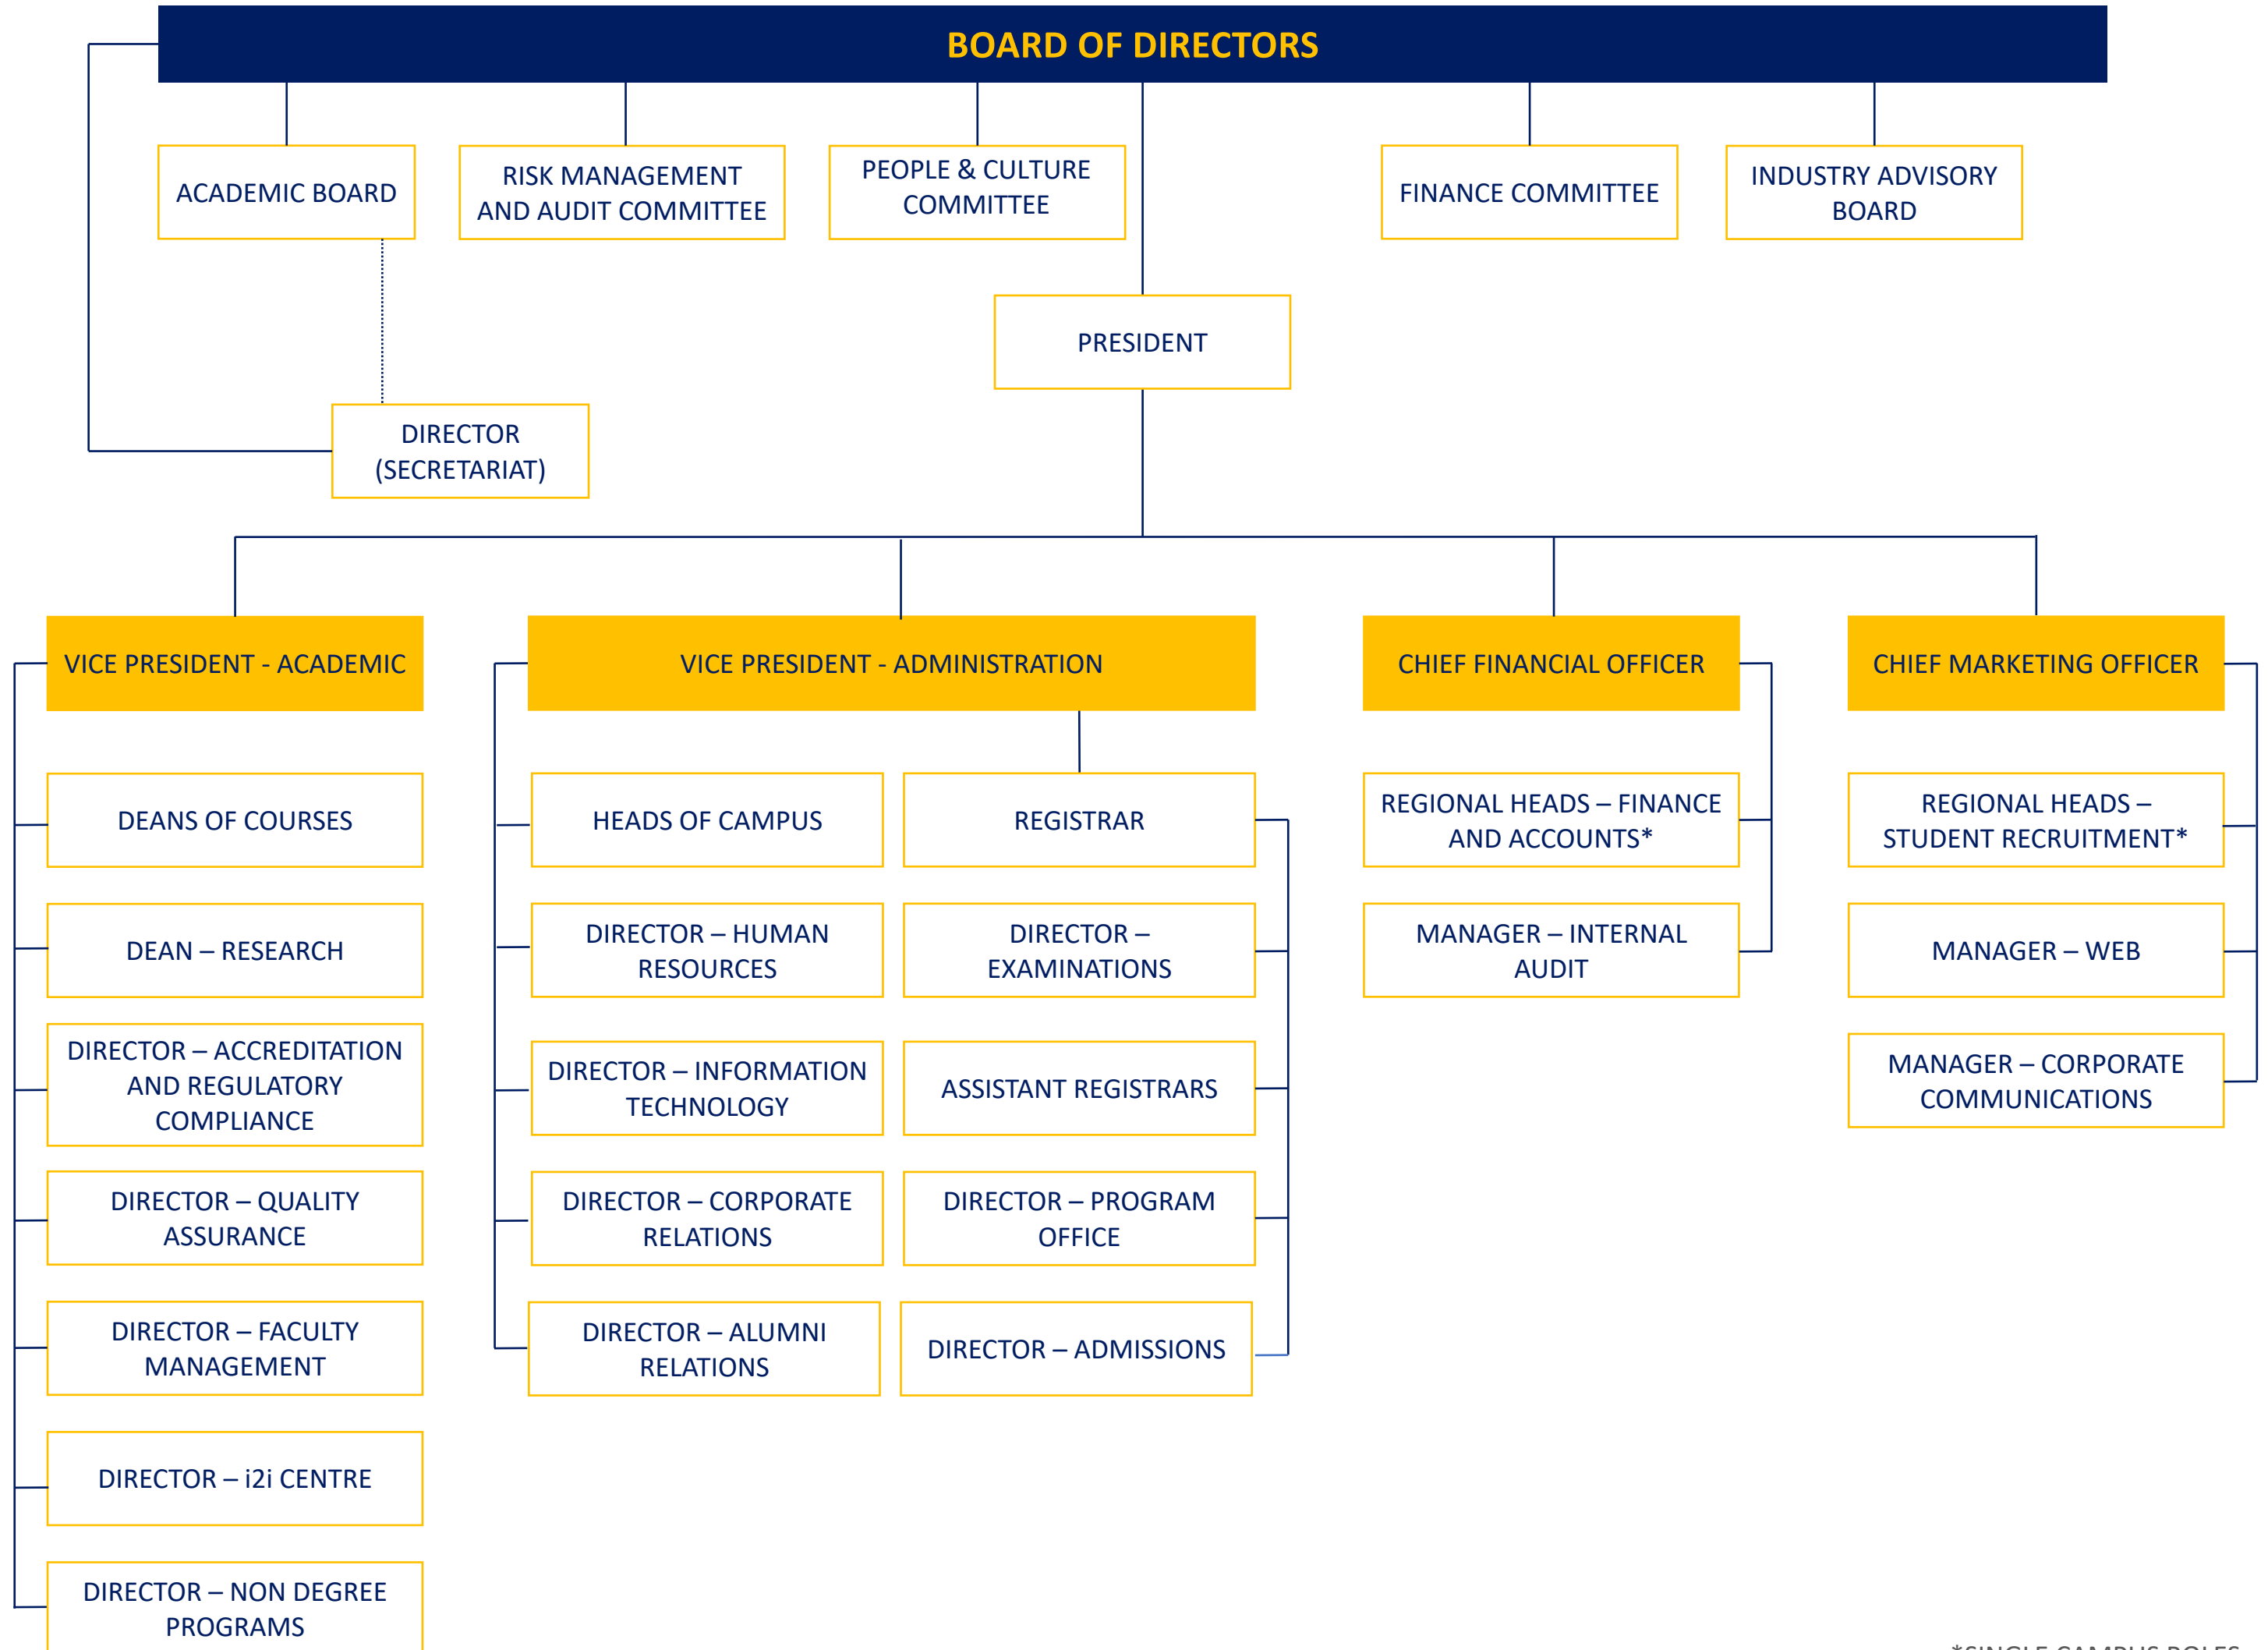

**S P JAIN ORGANISATION STRUCTURE**  
**S P JAIN SCHOOL OF GLOBAL MANAGEMENT PTY LTD, AUSTRALIA**  
(S P JAIN SCHOOL OF GLOBAL MANAGEMENT – DUBAI MUMBAI SINGAPORE SYDNEY)

\*SINGLE CAMPUS ROLES